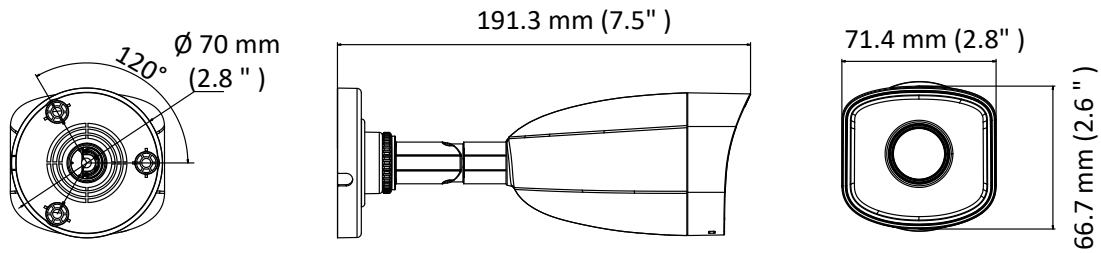

Dimension

Accessory

Distributed by

HIKVISION®
HiWatch Series

Headquarters

No.555 Qianmo Road, Binjiang District,
Hangzhou 310051, China
T +86-571-8807-5998
overseasbusiness@hikvision.com

Hikvision USA
T +1-909-895-0400
sales.usa@hikvision.com

Hikvision Italy
T +39-0438-6902
info.it@hikvision.com

Hikvision Singapore
T +65-6684-4718
sg@hikvision.com

Hikvision Africa
T +27 (10) 0351172
sale.africa@hikvision.com

Hikvision Europe
T +31-23-55-42-770
info.eu@hikvision.com

Hikvision France
T +33(0)1-85-330-450
info.fr@hikvision.com

Hikvision Oceania
T +61-2-8599-4233
salesau@hikvision.com

Hikvision Hong Kong
T +852-2151-1761

Hikvision Middle East
T +971-4-8816086
salesme@hikvision.com

Hikvision Spain
T +34-91-737-16-55
info.es@hikvision.com

Hikvision Canada
T +1-909-895-0400
sales.usa@hikvision.com

Hikvision Russia
T +7-495-669-67-99
saleru@hikvision.com

Hikvision Poland
T +48-22-460-01-50
poland@hikvision.com

Hikvision Korea
T +82-31-731-8841
sales.korea@hikvision.com

Hikvision India
T +91-22-28469900
sales@pramahikvision.com

Hikvision UK
T +01628-902140
support.uk@hikvision.com

Hikvision Brazil
T +55 11 3318-0050
Latam.support@hikvision.com